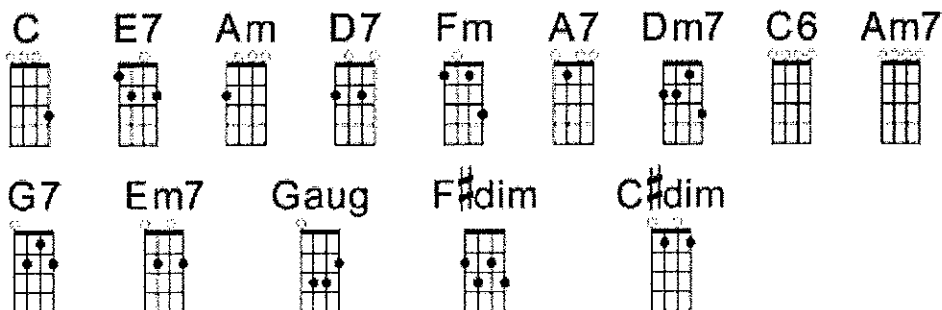

Georgia On My Mind

Ray Charles (Hoagy Carmicheal & Stuart Gorrell) 1930

Intro: C E7 Am D7 Fm C A7 Dm7 G7 Em7 - A7 Dm7 - Gaug

C E7 Am D7 Fm
 Georgia, Georgia, the whole day through
 C A7 Dm7 G7 Em7/ A7/
 Just an old sweet song keeps Georgia on my mind
 Dm7 Gaug
 (Georgia on my mind)

C E7 Am D7 Fm
 Georgia, Georgia, a song of you
 C A7 Dm7 G7 C E7
 Comes as sweet and clear as moonlight through the pines

Am Dm Am F7
 Other arms reach out to me;
 Am Dm Am7 D7
 Other eyes smile tender - ly;
 Am F#dim C6 C#dim Dm7 C#dim Dm7 G7 - Gaug
 Still in peaceful dreams I see the road leads back to you

C E7 Am7 D7 Fm
 Georgia, Georgia, no peace I find
 C A7 Dm7 G7 E7 - A7
 Just an old sweet song keeps Georgia on my mind
 Dm7 Gaug (tacit) C Dm7/// Cmaj7
 I said just an old sweet song keeps Georgia on my mind