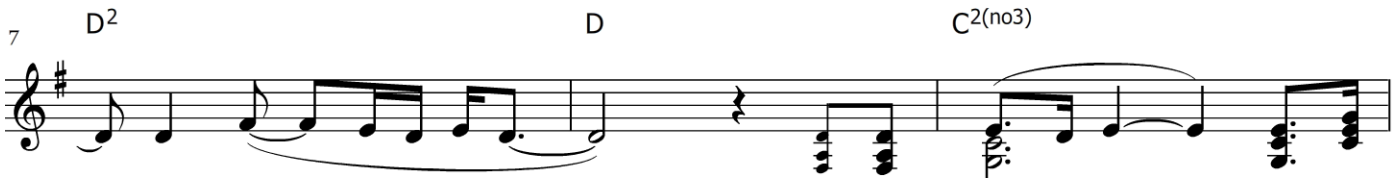

_____ this far? _____ And who _____ showed the
_____ the weak. _____ And the same _____ gen - tle